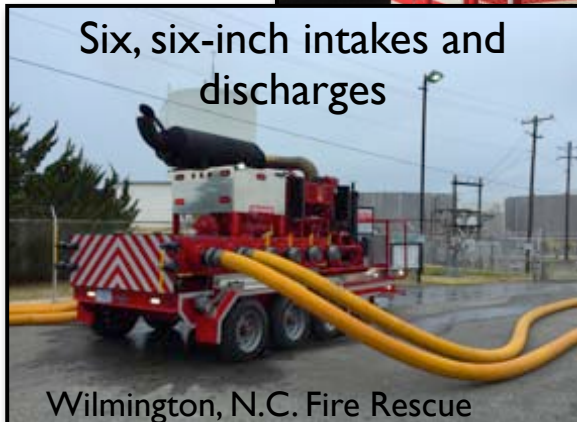

# 5000 GPM @ 150 7500 GPM @ 125 BoostPump

CombatSupportProducts.Com - Fuquay-Varina, N.C. U.S.A.  
919-552-0205

22,500 lb.

4,000 gpm

Six, six-inch intakes and discharges

Wilmington, N.C. Fire Rescue

Patterson Pump  
700 HP CAT  
300 gal. fuel